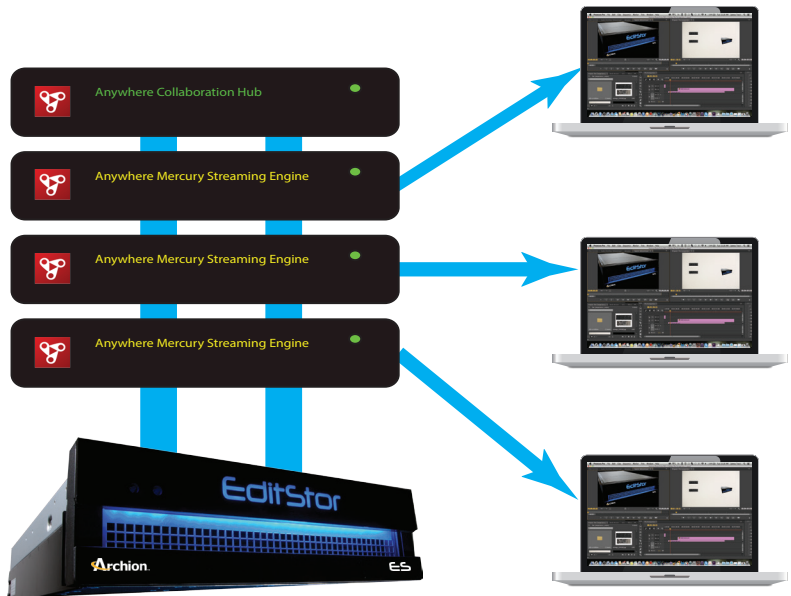

EditStor - Unique Functionality for Adobe Anywhere

Located in the customer's data center alongside the Adobe Anywhere infrastructure, EditStor EO delivers a unique combination of bandwidth, interoperability, scalability and media management to creative, administrative, and technical personnel.

Bandwidth

Adobe Anywhere software is installed on a cluster of servers. An Anywhere system consists of a Collaboration Hub and three or more Mercury Streaming Engines. EditStor connects to these servers via 10 Gigabit Ethernet connections, and can support up to a total of 16 connections per Editstor engine. EditStor EO exceeds 1000 MB/second on a single storage engine and reaches 1500 MB/second with expansion storage. This massive bandwidth supports the potential for very large Anywhere workgroups. For additional expansion, multiple Editstor engines can be connected to Adobe Anywhere

Interoperability

Editstor's multi-protocol and multi-OS approach to storage allows for easy connection to the Anywhere servers, as well as other enterprise infrastructure including media asset management and archive systems. With standards based networking protocols, user authentication via Active Directory or LDAP is virtually seamless.

Scalability

EditStor gives creators the ability expand volumes on the fly, add clients, and deploy expansion chassis (up to nearly one (1) Petabyte) without any downtime. The ability to expand the volumes on the fly allows creative teams using an Anywhere system to quickly and easily increase their storage across the entire system. In addition, EditStor can support up to sixteen 10 Gigabit Ethernet or 1 Gig Ethernet ports on a single Editstor engine.